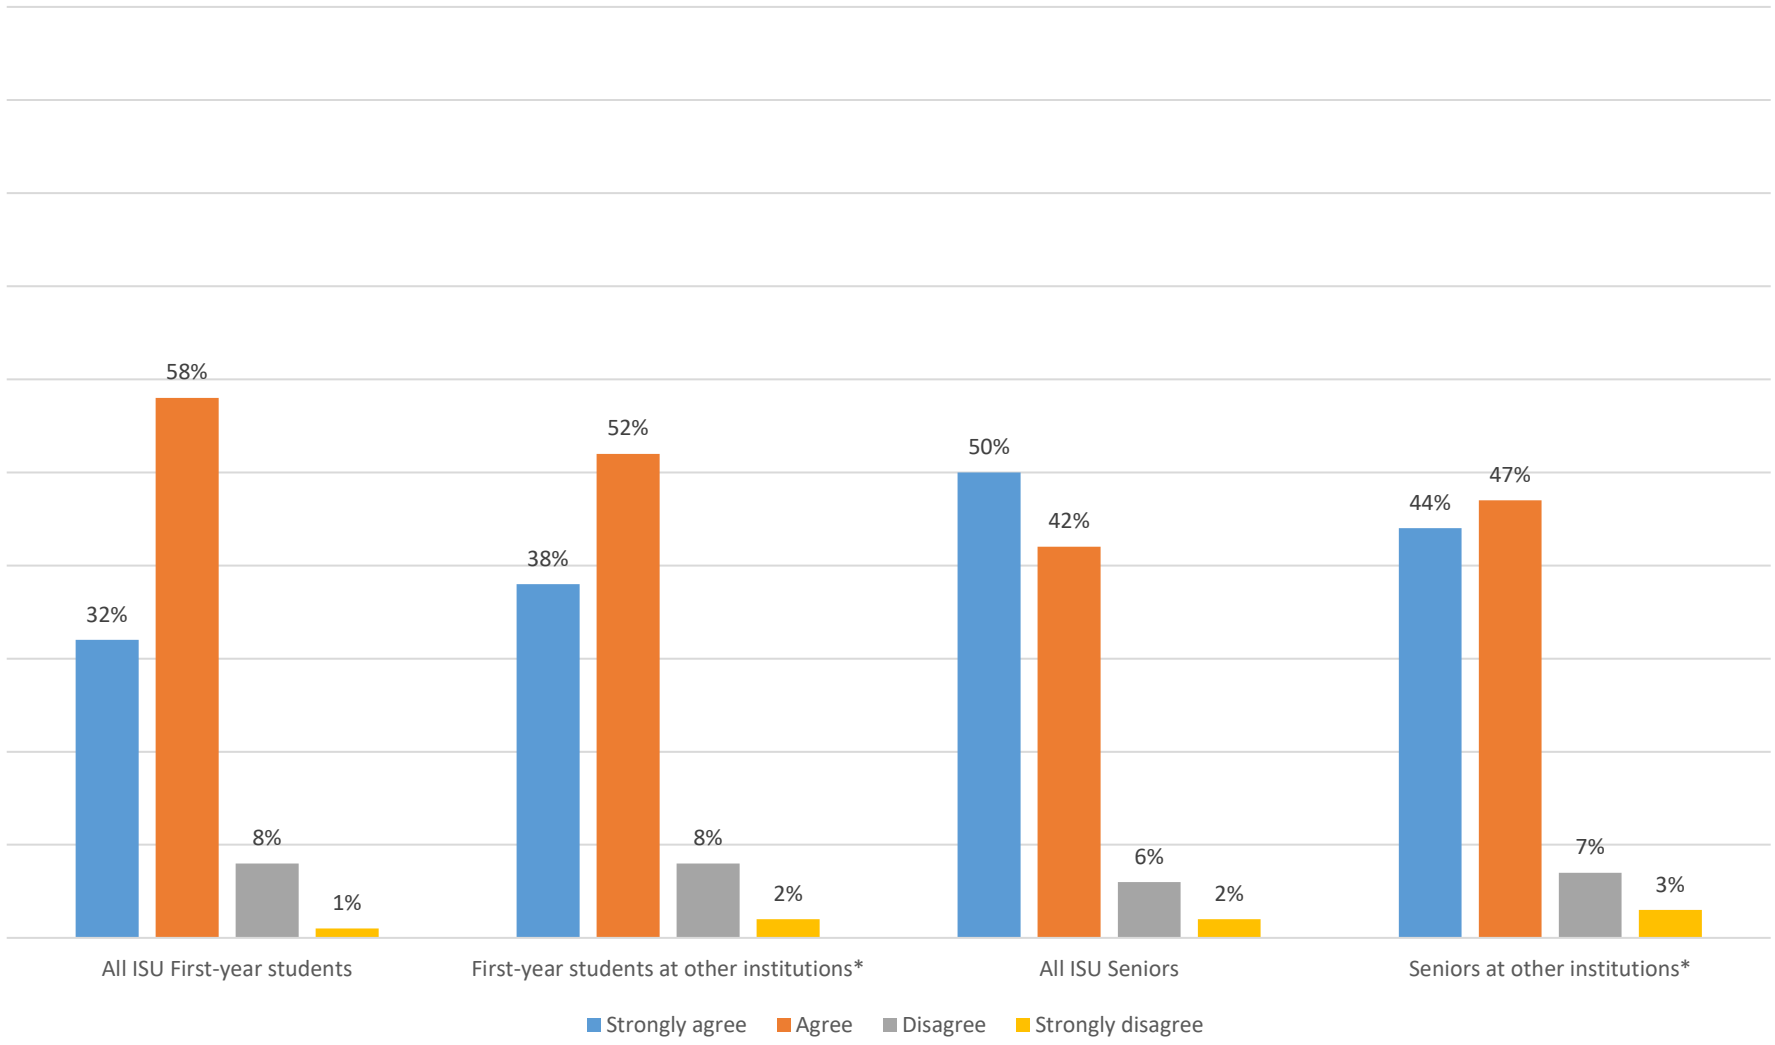

Survey Question: "I comfortable being myself at ISU."

National Survey of Student Engagement (NSSE), 2020, University Assessment Services, <https://assessment.illinoisstate.edu/>, Illinois Sate University, 7/7/2021