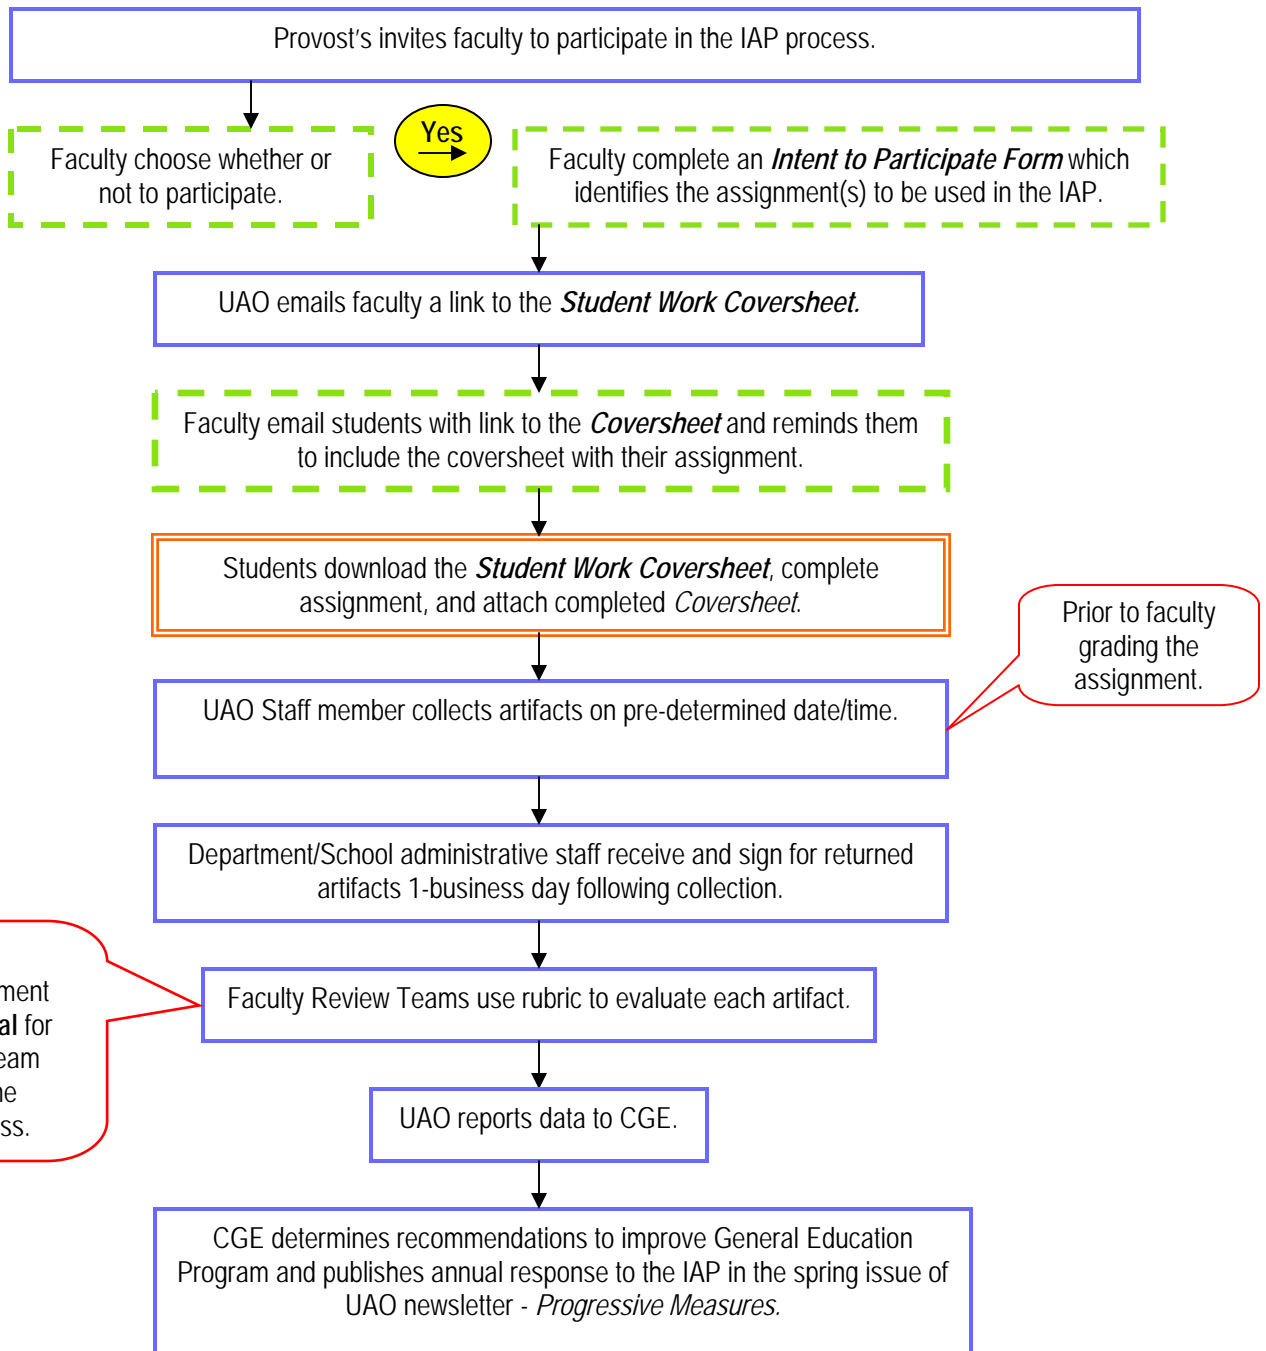

General Education Assessment Process Flowchart

www.assessment.ilstu.edu/generaleducation

Key:

UAO = University Assessment Office

IAP = Institutional Artifact Portfolio

CGE = Council on General Education

 = UAO Tasks

 = Faculty Tasks

 = Student Tasks